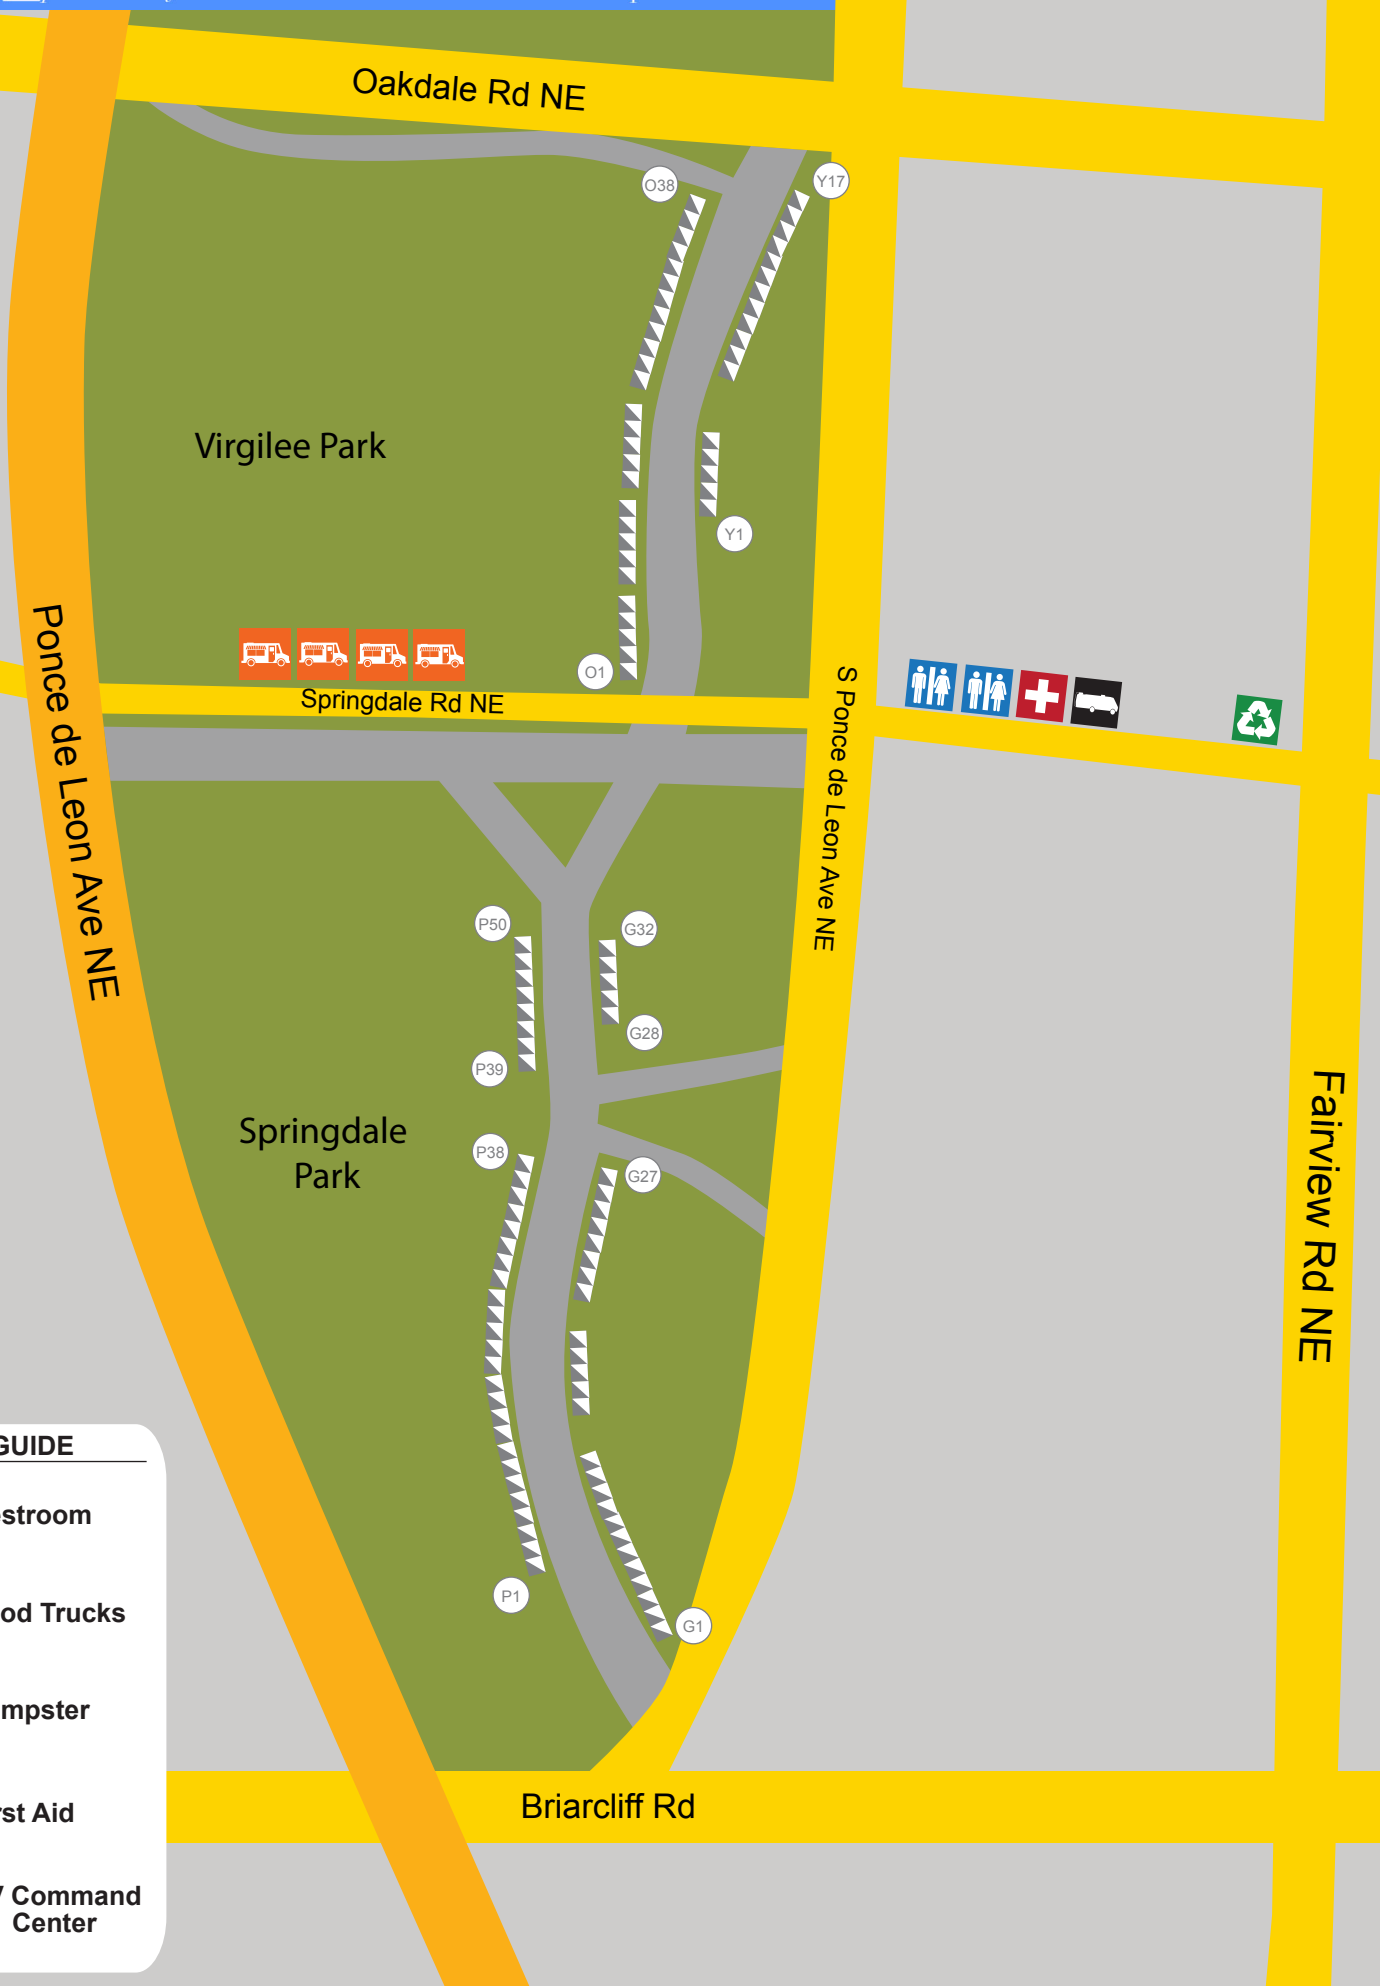

Festival On Ponce

 presented by The Atlanta Foundation For Public Spaces

MAP GUIDE

Restroom

Food Trucks

Dumpster

First Aid

RV Command Center